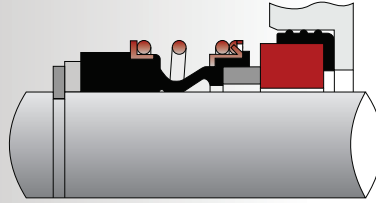

HIDROSTAL PUMP SEALS

SHIDG

Standard Sizes: 16mm, 20mm, 28.6mm, 38.1mm, 50.8mm, 63.5mm, 76.2mm, 95mm, 100mm

SHIDM

Standard Sizes: 15.9mm, 28.6mm, 38.1mm, 50.8mm

SHIDV

Standard Sizes: 15.9mm, 28.6mm

SHIDC

Standard Sizes: 15.9mm, 22.2mm, 25mm, 28.6mm, 34.9mm, 38.1mm, 50.8mm, 63.5mm, 76.2mm

SHIDX

Standard Sizes: 76.2mm, 95mm, 100mm