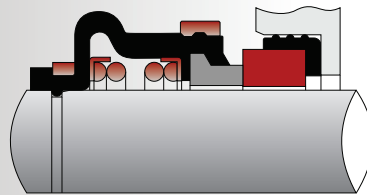

HIDROSTAL PUMP SEALS

SHIDG

Standard Sizes: 16mm, 20mm, 28.6mm, 38.1mm, 50.8mm, 63.5mm, 76.2mm, 95mm, 100mm

SHIDM

Standard Sizes: 15.9mm, 28.6mm, 38.1mm, 50.8mm

SHIDV

Standard Sizes: 15.9mm, 28.6mm

SHIDC

Standard Sizes: 15.9mm, 22.2mm, 25mm, 28.6mm, 34.9mm, 38.1mm, 50.8mm, 63.5mm, 76.2mm

SHIDX

Standard Sizes: 76.2mm, 95mm, 100mm